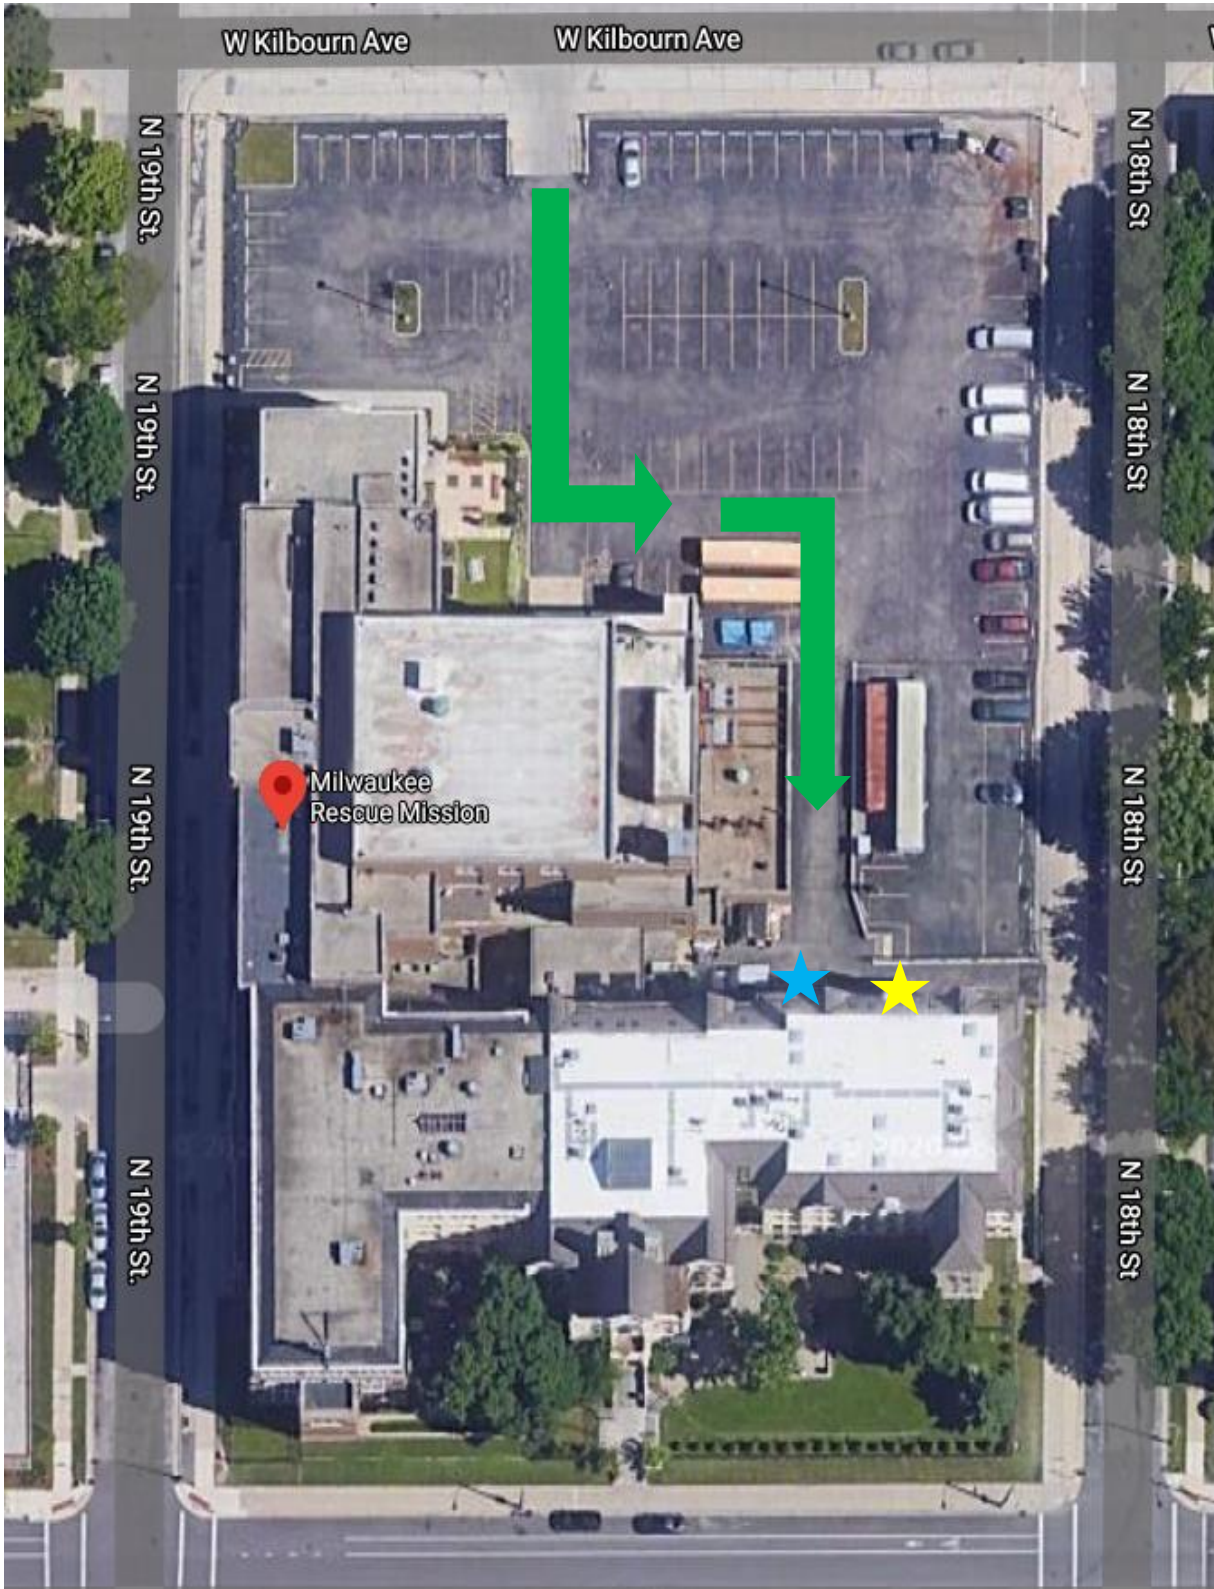

Milwaukee Rescue Mission

830 N. 19th Street, Milwaukee, WI 53233

- Enter from Kilbourn Ave and follow the direction of the green arrows below
- Blue Star = Pantry (Door 10) / Yellow Star = Donation Center (Door 9)

W. Wells Street